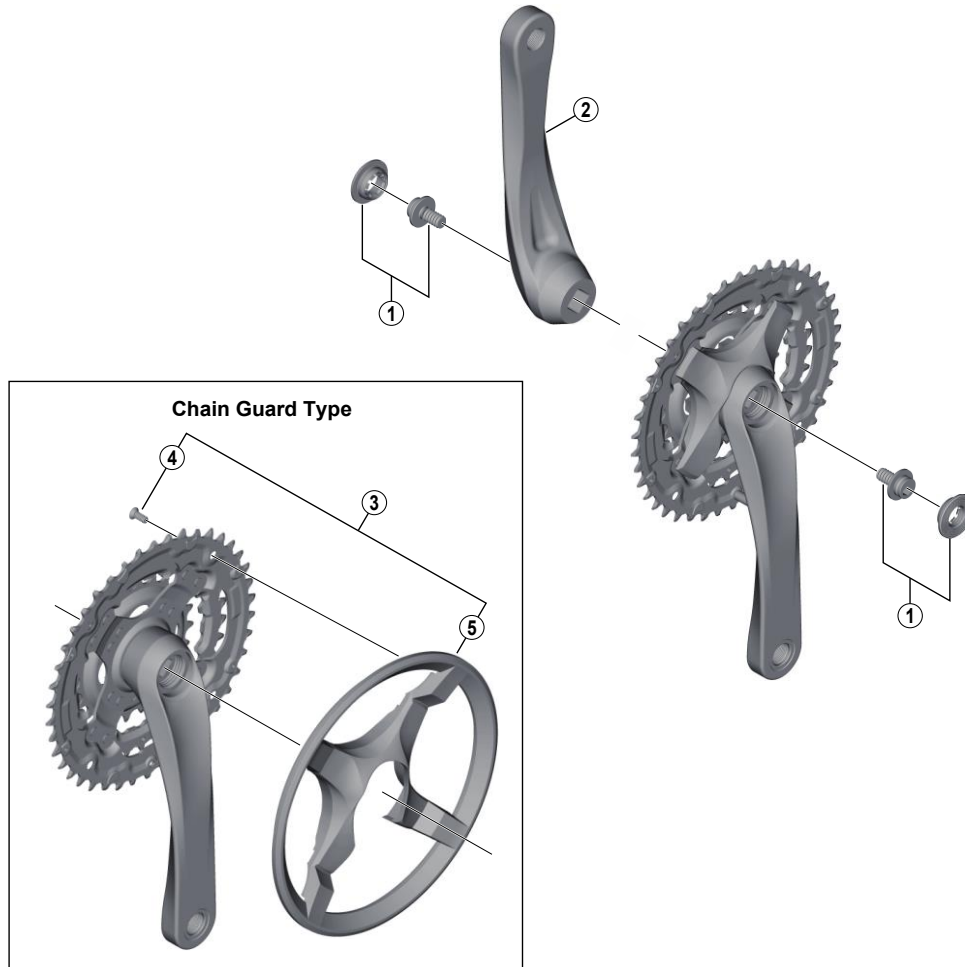

Crankset FC-TY501

• Chaining teeth combination: 42-34-24T

ITEM NO.	SHIMANO CODE NO.	DESCRIPTION	INTERCHANGEABILITY	
			FC-TY701 42T	FC-TY301 42T
1	Y1R598010	Crank Arm Fixing Bolt & Cap		
	Y1R507100	Left Hand Crank Arm 165 mm (Silver)	B	B
2	Y1R505100	Left Hand Crank Arm 170 mm (Silver)	B	B
	Y1R503100	Left Hand Crank Arm 175 mm (Silver)	B	B
	Y1R507110	Left Hand Crank Arm 165 mm (Black)	B	B
	Y1R505110	Left Hand Crank Arm 170 mm (Black)	B	B
	Y1R503110	Left Hand Crank Arm 175 mm (Black)	B	B
3	Y1R598020	Chain Guard (Silver) & Fixing Screws		
	Y1R598030	Chain Guard (Black) & Fixing Screws		
4	Y1D298010	Chain Guard Fixing Screw (4 pcs.)	A	A
5	Y1R510000	Chain Guard (Silver)		
	Y1R510010	Chain Guard (Black)		

A: Same parts.

B: Parts are usable, but differ in materials, appearance, finish, size, etc.

Absence of mark indicates non-interchangeability.

Specifications are subject to change without notice.

Feb.-2015-3832